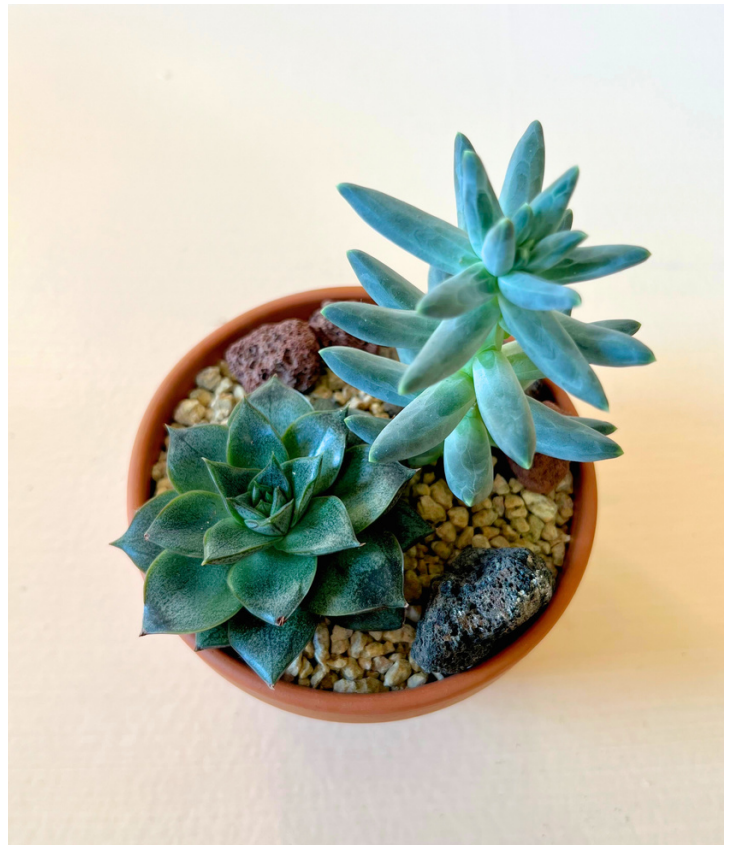

POTTED DESERT PLANTS

Cacti in Terra Cotta

Assorted cacti potted into a terra cotta pot, with matching saucer. Great gift for someone with a bright, sunny window!

4" - $20 6" - $34

Succulents in Terra Cotta

Assorted succulents potted into a terra cotta pot, with matching saucer. Great gift for someone with a bright, sunny window!

4" - $20 6" - $34